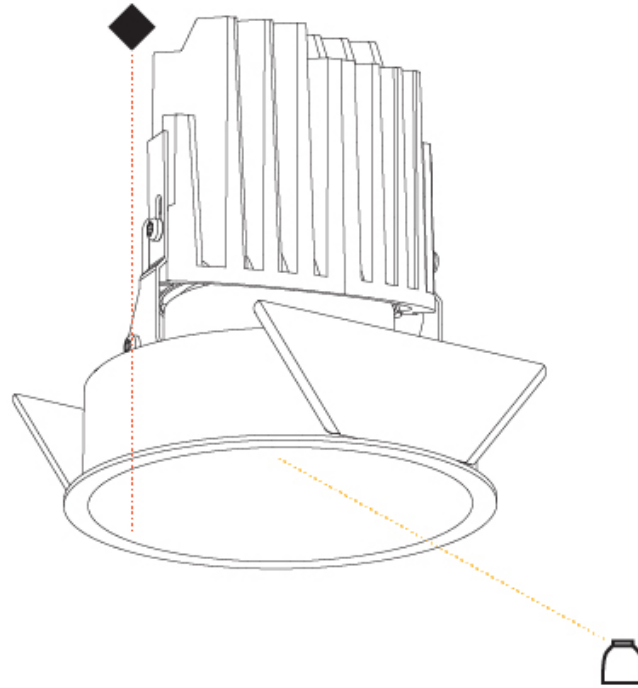

BIONIQ ROUND DEEP RECESSED

A35281-

PROJECT _____

TYPE _____

SPECIFIER _____

QUANTITY _____

DATE _____