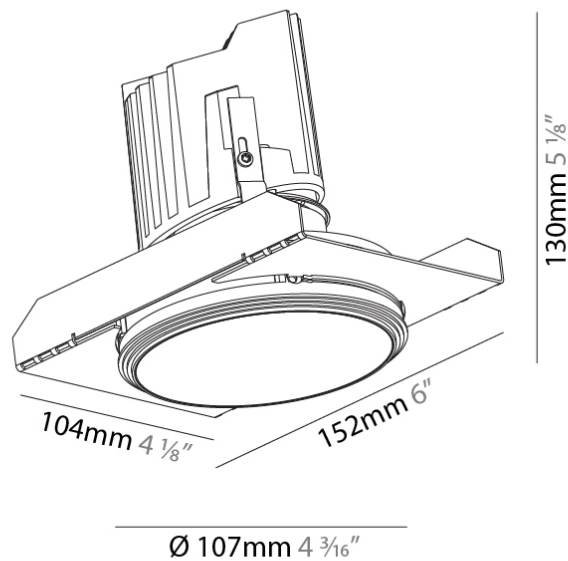

ELECTRICAL

Lamp Type: LED (Zhaga Standard)
Input Wattage (W): 13
Total Output Wattage (W): 11.8
Dimming: Tri-Mode (Non-Dimming and Phase Dimming (120Vac only) and 0-10V Dimming)
Driver Included: No
Driver Location: Recessed Housing
Driver Type: Constant Current - Universal
Driver Class: Class 2
Housing: See components
Input Voltage (V): 120 - 277
Constant Current (MA): 350

LED

Number of LEDs: 1
Color Temperature (°K): 2700 / 3000 / 3500 / 4000
Max. Delivered Lumen (lm): 876 / 909 / 955 / 974
Nominal Lumen (lm): 1304 / 1352 / 1421 / 1450
CRI: >90 CRI
Efficiency (%): 87.9 / 88.4 / 87.9
Lamp Life (hrs): 50000
Upon Request: RGB-W Tunable White Special Color Temperature Special LED

OPTICAL

Reflector°: 18 / 42 / 60
Optic°: Lens Pack - No Lens / Linear Spread Lens / Honeycomb / Spread Lens
Upon Request: Special Beam Angles

RATINGS AND CERTIFICATIONS

382, F 416-247-9319, www.zaneen.com

Created by Zaneen for use in the United States. This is the end of the existing Model #. For assistance on 'custom' specifications, contact zteam@zaneen.com. In a constant effort to supply the best product, we reserve the right to change specifications or materials without notice. The most recent specification sheets are found at zaneen.com

IP rating: IP20