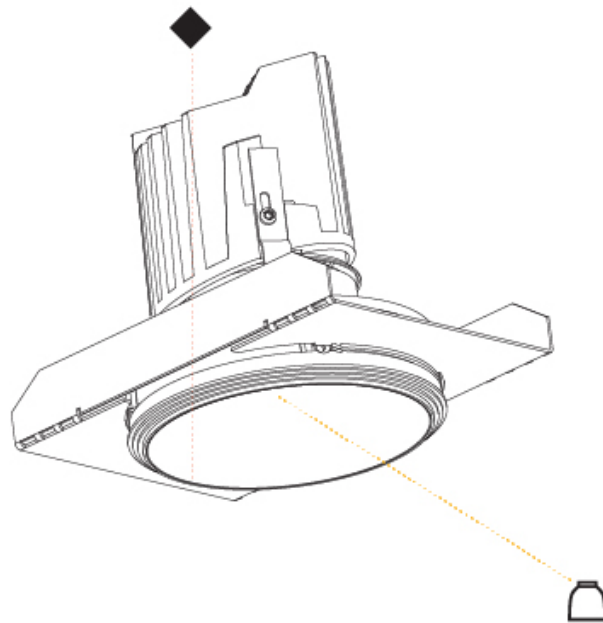

BIONIQ ROUND DEEP TRIMLESS

A35191-

PROJECT	_____
TYPE	_____
SPECIFIER	_____
QUANTITY	_____
DATE	_____